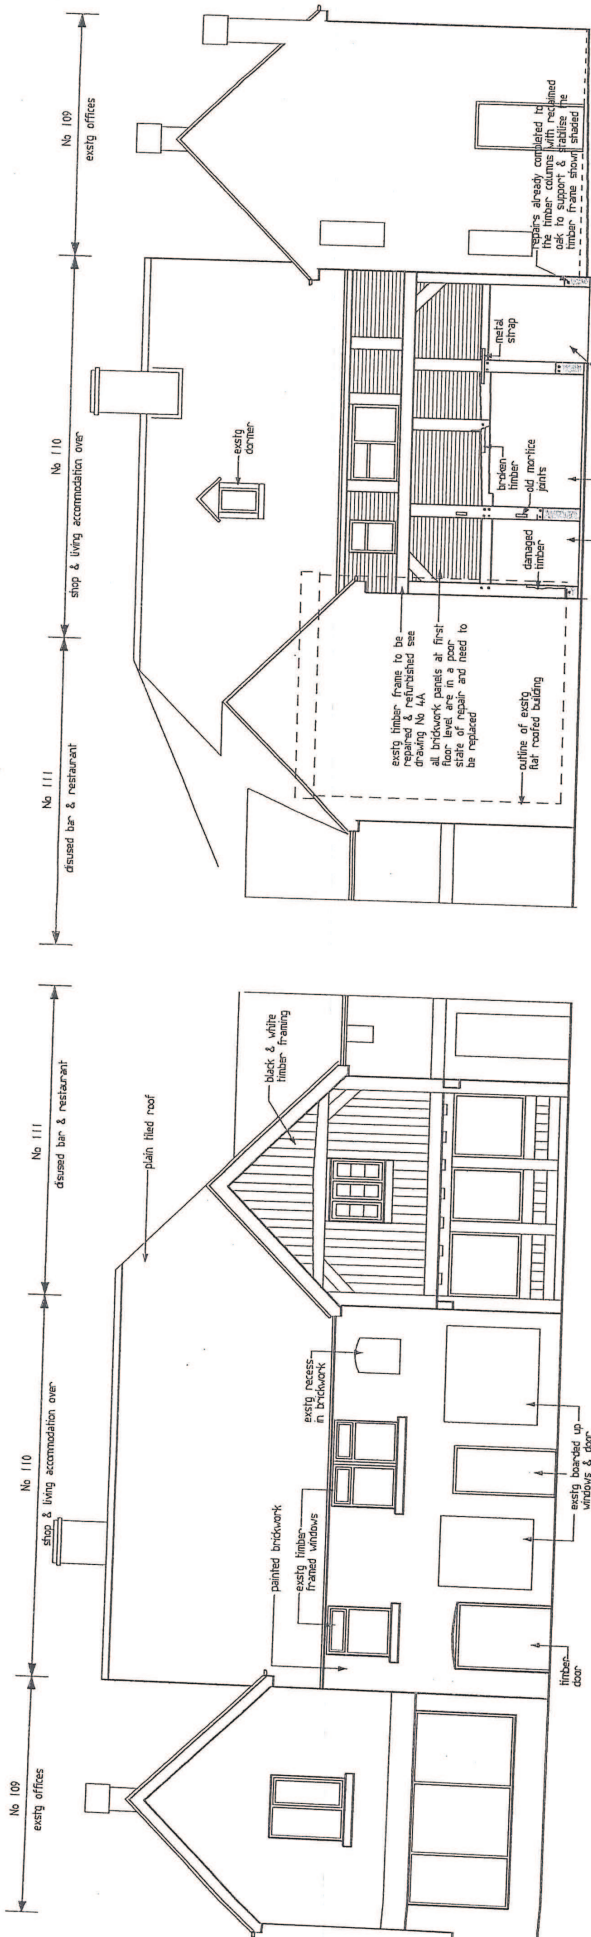

Front Elevation as Proposed

Rear Elevation as Proposed

<p>Croft Consulting Ltd 87 Amington Road Bolehall Tamworth B77 3LN 07957662436</p>	
<p>Project: Norris Brothers Garage 109 to 110 Lichfield St Tamworth</p>	
<p>Drawing Title: Elevations as Proposed</p>	
Scale:	Date: December 2010
Job No.:	Drawing No. NE 04A

Revision A April 2011
amendments to incorporate matters discussed
at site meeting on 21 April 2011

Rear Elevation as Existing

Front Elevation as Existing

Croft Consulting Ltd 87 Amington Road Bolehall Tamworth B77 3LN 07957862436	
PROJECT:	Norris Brothers Garage 109 to 110 Lichfield St Tamworth
Drawing Title: Elevations as Existing	
Scale:	Date
1:100	December 2010
Job No.	Drawing No.
	NB UEA