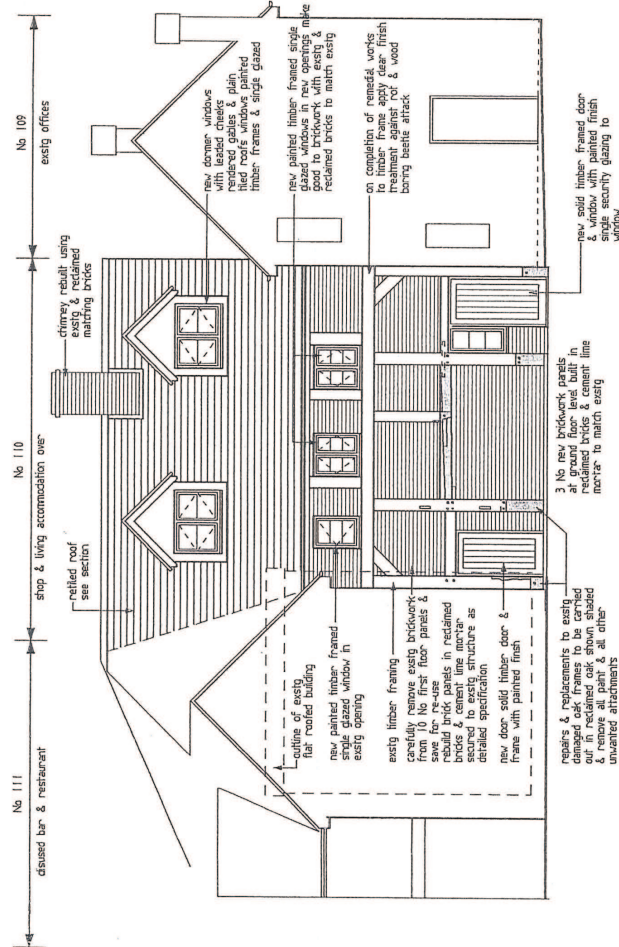

Front Elevation as Proposed

Rear Elevation as Proposed

<p>Croft Consulting Ltd 87 Amington Road Bolehall Tamworth B77 3LN 07957662436</p>	
<p>Project: Norris Brothers Garage 109 to 110 Lichfield St Tamworth</p>	
<p>Drawing Title: Elevations as Proposed</p>	
Scale:	Date: December 2010
Job No.:	Drawing No. NE 04A

Revision A April 2011
amendments to incorporate matters discussed
at site meeting on 21 April 2011

Rear Elevation as Existing

Front Elevation as Existing

Croft Consulting Ltd 87 Amington Road Bolehall Tamworth B77 3LN 07957862436	
PROJECT:	Norris Brothers Garage 109 to 110 Lichfield St Tamworth
Drawing Title: Elevations as Existing	
Scale:	Date
1:100	December 2010
Job No.	Drawing No.
	NB UEA